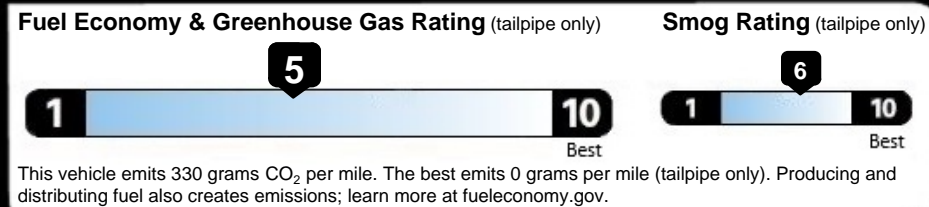

- Leather-Trimmed Upholstery
- Heated Leather Wrapped Steering Wheel
- Keyless Access w/ Push-Button Start & Power Rear Gate
- 60/40 Split Fold-Down Rear Seatback & Multi-Use Cargo Cover
- 10-Way Power Driver's Seat: Includes 2-Way Lumbar Support
- 8-Way Power Front Passenger Seat
- All-Weather Package w/ Heated Front Seats
- Heated Rear Seat: Outboard Seat Positions

LIMITED WARRANTY/ROADSIDE ASSISTANCE

- 3 Years / 36,000 Miles Basic
- 5 Years / 60,000 Miles Powertrain
- 5 Years / Unlimited Mileage Rust Perforation
- 3 Years / 36,000 24/7 Roadside Assistance
- See Owner Info Kit & Warranty for Details

OPTIONAL EQUIPMENT AND OTHER ITEMS

Manufacturer's Suggested Retail Price	$41,715.00
Exterior Color: Magnetite Gray Metallic	
Full Tank of Gas	INCLD
Standard Option: 34	
Outback Mirror Package	$751.00
Auto-Dimming Mirror with Compass and HomeLink	
Auto-Dimming Exterior Mirror	
All-Weather Floor Liners	$207.00
Rear Bumper Cover	$187.00
Rear Seatback Protector	$156.00
LED Upgrade	$79.00

EPA DOT Fuel Economy and Environment

Gasoline Vehicle

Fuel Economy

27 MPG Small SUVs range from 14 to 138 MPG. The best vehicle rates 146 MPGe.

25 city 31 highway

3.7 gallons per 100 miles

You spend $750 more in fuel costs over 5 years compared to the average new vehicle.

Annual fuel cost $1,850

Actual results will vary for many reasons, including driving conditions and how you drive and maintain your vehicle. The average new vehicle gets 29 MPG and costs $8,500 to fuel over 5 years. Cost estimates are based on 15,000 miles per year at $3.30 per gallon. MPGe is miles per gallon equivalent. Vehicle emissions are a significant cause of climate change and smog.

fueleconomy.gov

Calculate personalized estimates and compare vehicles

Smartphone QR Code™

PARTS CONTENT INFORMATION

FOR VEHICLES IN THIS CARLINE:	FOR THIS VEHICLE:
U.S./CANADIAN PARTS CONTENT: 0%	FINAL ASSEMBLY POINT: OTA, GUNMA, JAPAN
MAJOR SOURCES OF FOREIGN PARTS CONTENT: JAPAN: 85%	COUNTRY OF ORIGIN: JAPAN
	ENGINE: JAPAN
	TRANSMISSION: JAPAN

Note: Parts content does not include final assembly, distribution, or other non-parts costs.

Privacy Notice
www.subaru.com/company/privacy.html

Destination and Delivery $1,450.00
Total Suggested Retail Price $44,545.00

THIS LABEL HAS BEEN APPLIED PURSUANT TO FEDERAL LAW, DO NOT REMOVE OR ALTER PRIOR TO THE DELIVERY TO THE ULTIMATE PURCHASER.